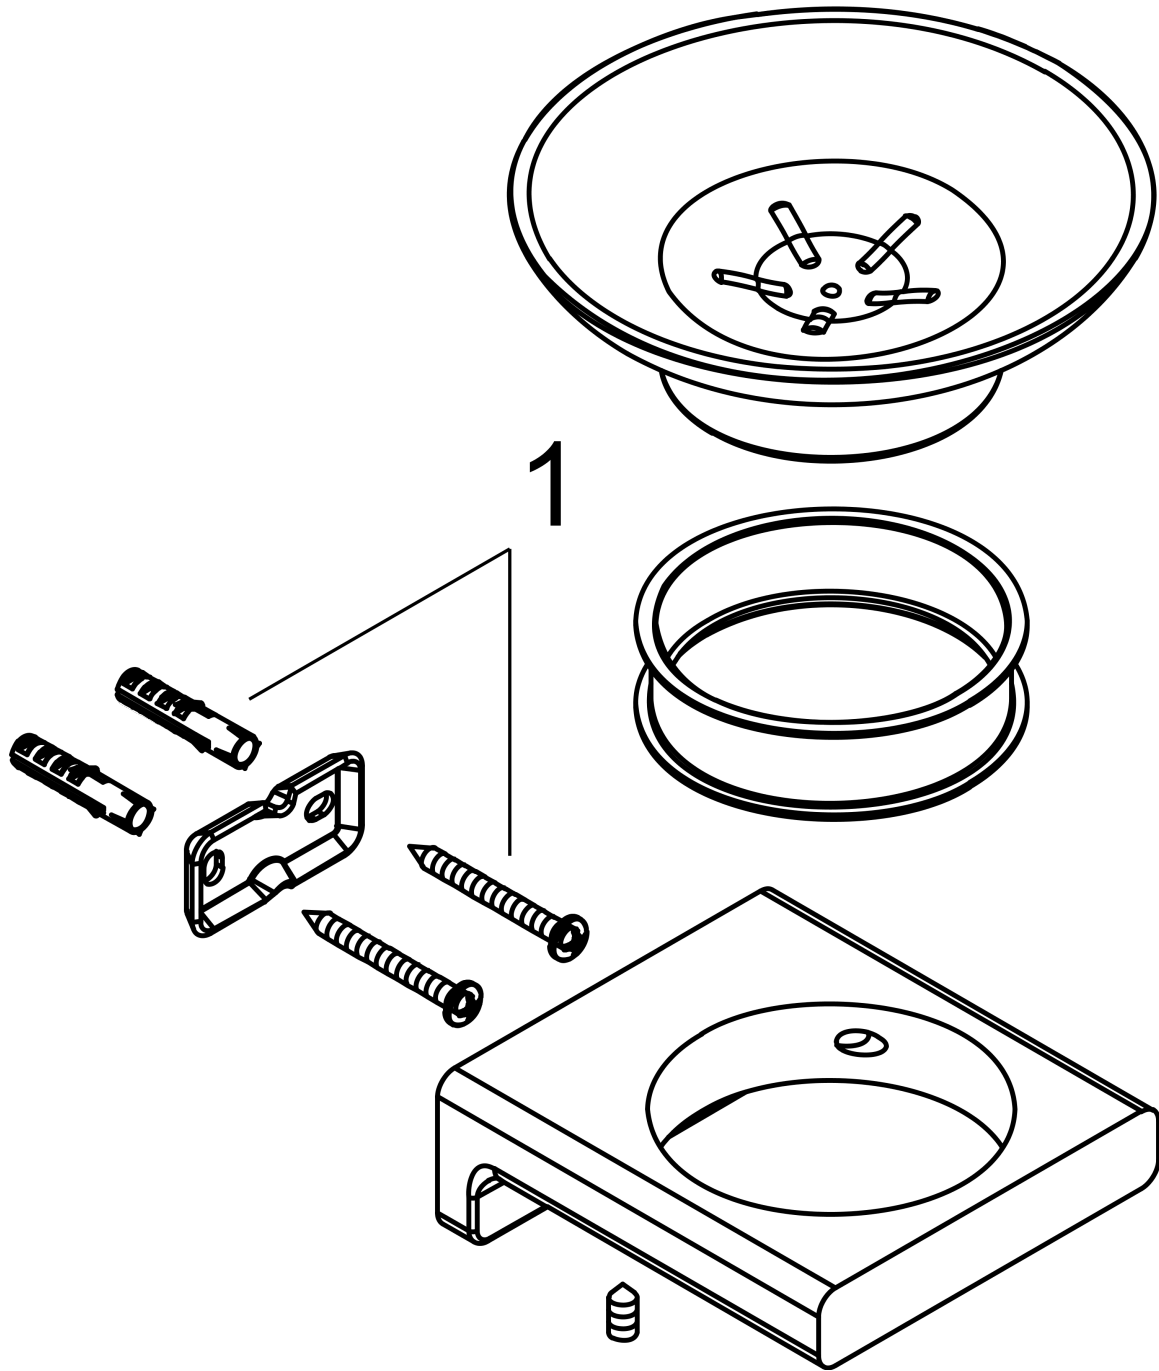

AddStoris

Soap dish

Surfaces: **Matt Black** Article Number: **41746670**

Description

product features

- wall-mounted
- material recess: ceramic
- material holder: metal
- with mounting material
- concealed fastening
- drilling distance: 26 mm
- diameter drill hole: 6 mm

Design awards

reddot winner 2021

Product image

Scale drawing

AddStoris
Soap dish
 Surfaces: **Matt Black** Article Number: **41746670**

Exploded Drawing

Year of production: >04/21

AddStoris
Soap dish
 Surfaces: **Matt Black** Article Number: **41746670**

Spare part list

Year of production: >04/21

Pos.	Description	Article Number	Price	PU
1	mounting set	40915000	-	1