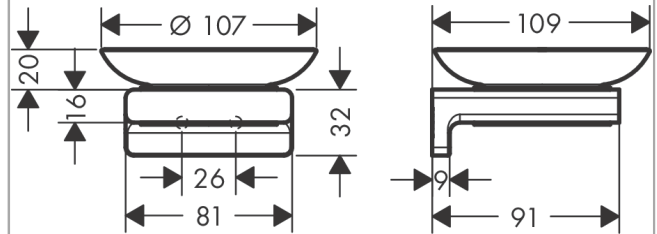

AddStoris

Soap dish

Surfaces: **Matt Black** Article Number: **41746670**

Description

product features

- wall-mounted
- material recess: ceramic
- material holder: metal
- with mounting material
- concealed fastening
- drilling distance: 26 mm
- diameter drill hole: 6 mm

Design awards

reddot winner 2021

Product image

Scale drawing

AddStoris
Soap dish
 Surfaces: **Matt Black** Article Number: **41746670**

Exploded Drawing

Year of production: >04/21

AddStoris
Soap dish
 Surfaces: **Matt Black** Article Number: **41746670**